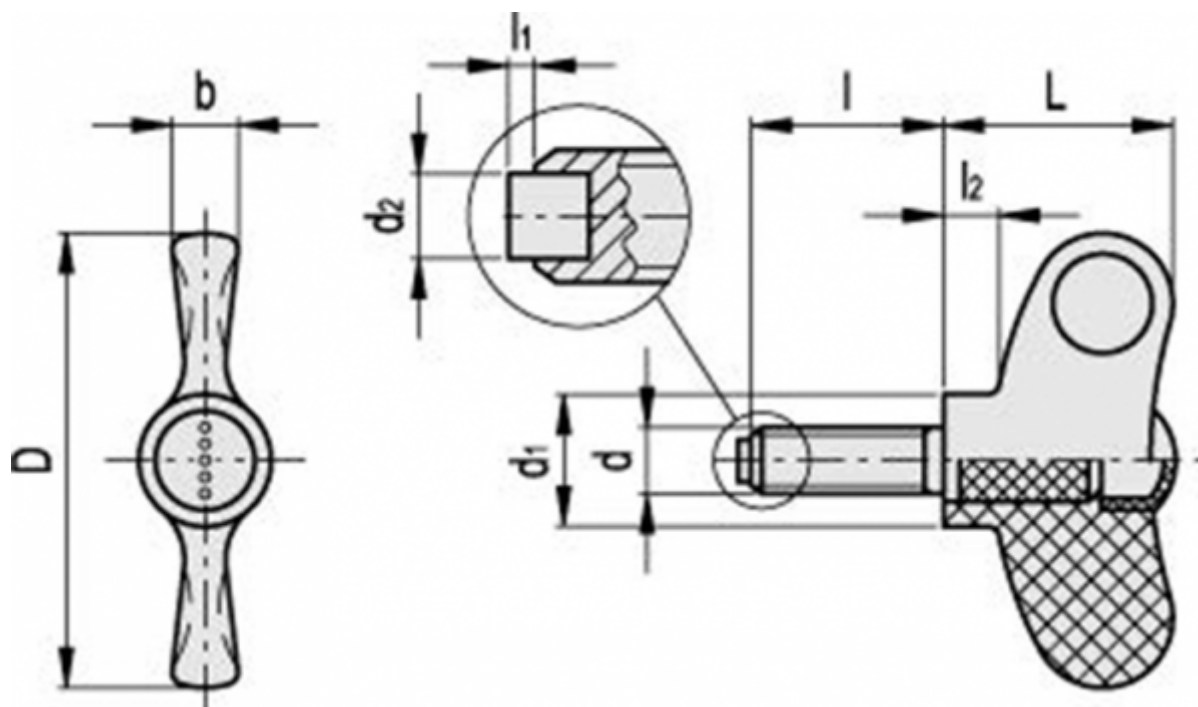

Article number: 23022245665

Description: Wing screw with bolt EWN.48-SST-p-M6x30-PO-C5

## Measures

$b = 7$

$D = 48$

$d = 6$

$d1 = 13.5$

$l = 30$

$l1 = 1.5$

$l2 = 5.5$

$L = 24$

Weight in (g) = 16